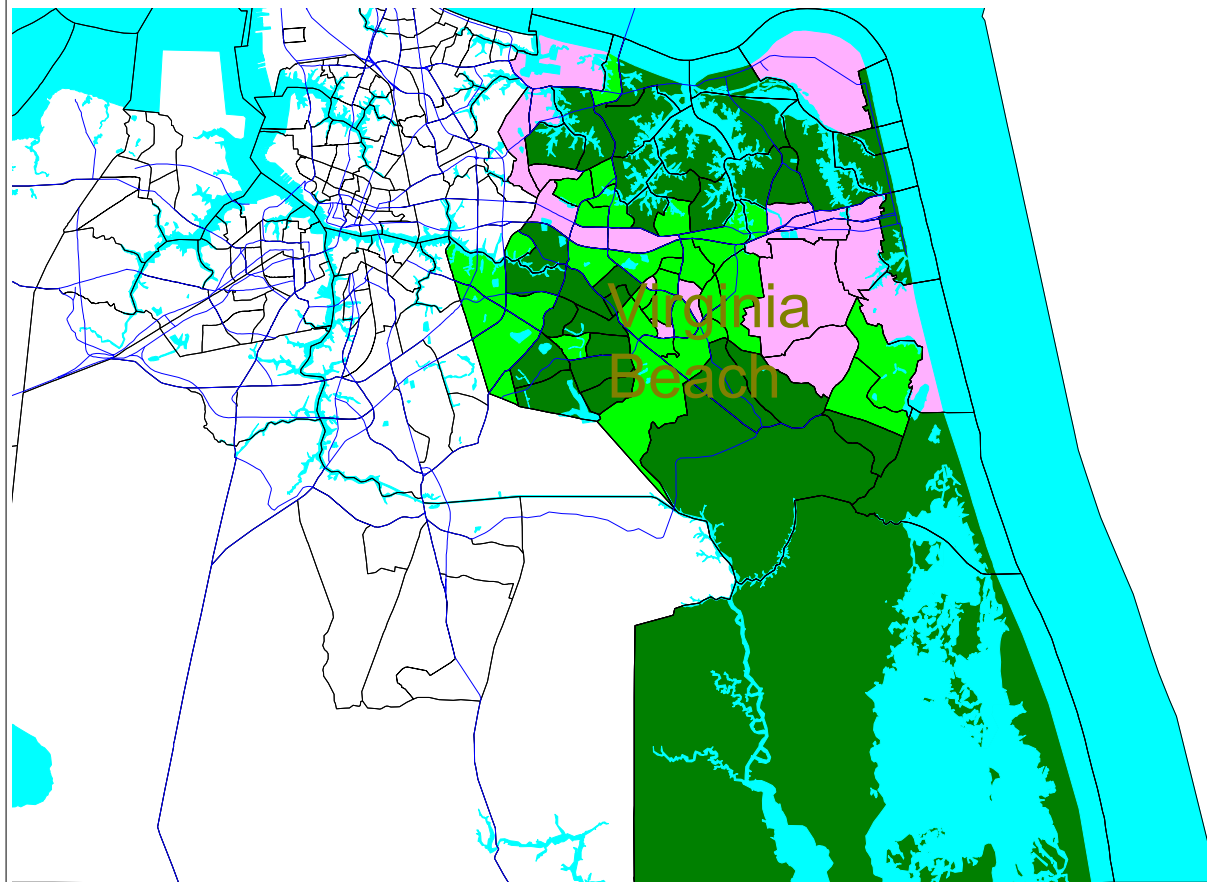

# Virginia Beach, VA

Census Tract Income Level  
as a % of MSA Median

■ $\geq 120\%$	(36)
■ $80\% < 120\%$	(32)
■ $50\% < 80\%$	(19)
■ $0.01\% < 50\%$	(0)