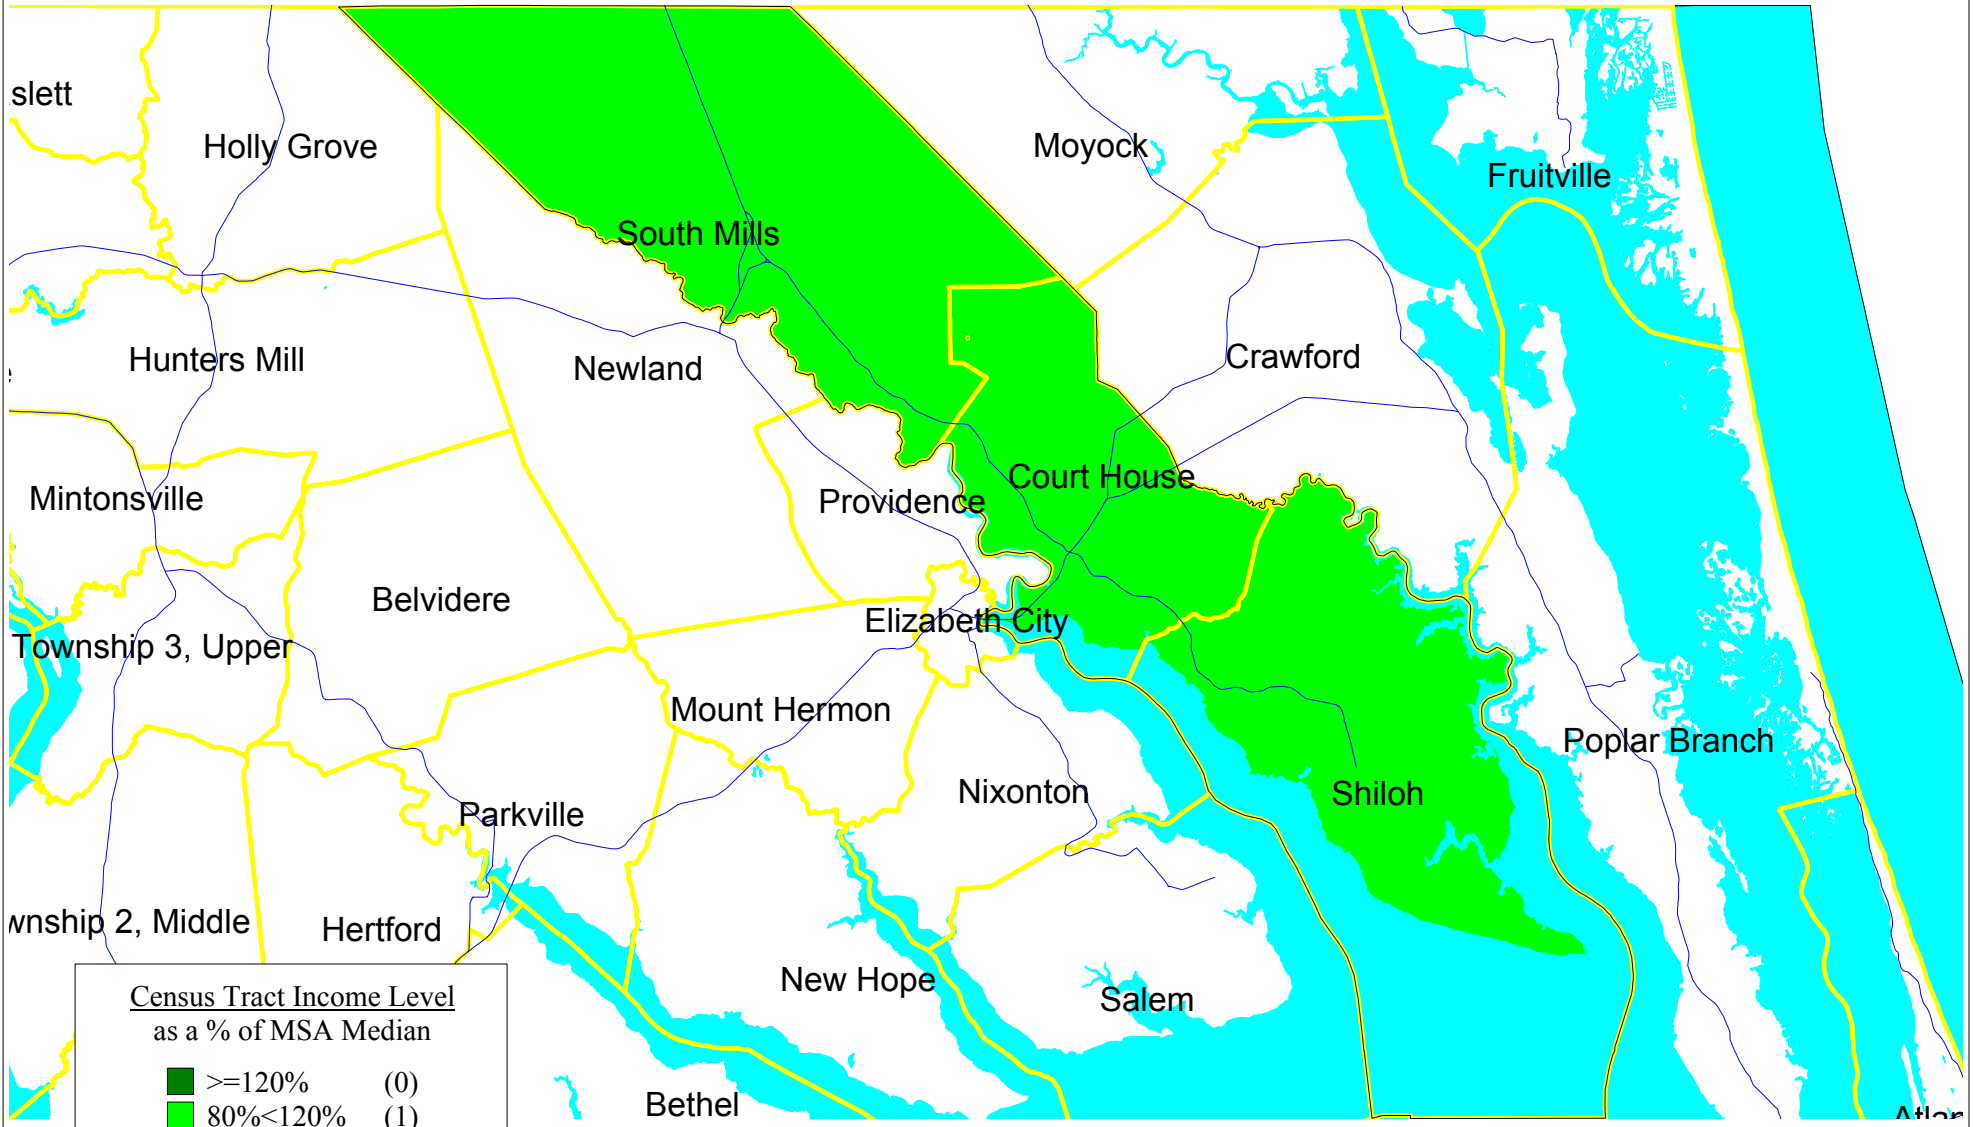

Camden County North Carolina

Census Tract Income Level
as a % of MSA Median

	>=120%	(0)
	80%<120%	(1)
	50%<80%	(0)
	0.01%<50%	(0)

Census Tract/Columnar Report - Demographic Data

Bank Data\Mortgage 2004\Gateway2004

Area: Camden2005

Active Filters

STATE	STATENAME	MSA	MSANAME	COUNTY	COUNTYNAME	CENSUSTRAC	TOWNNAME	Total Population	Income Category
37	NC	99999	NA	029	Camden	9501.00 (Mid)	Court House,Shiloh,South	6885	Middle